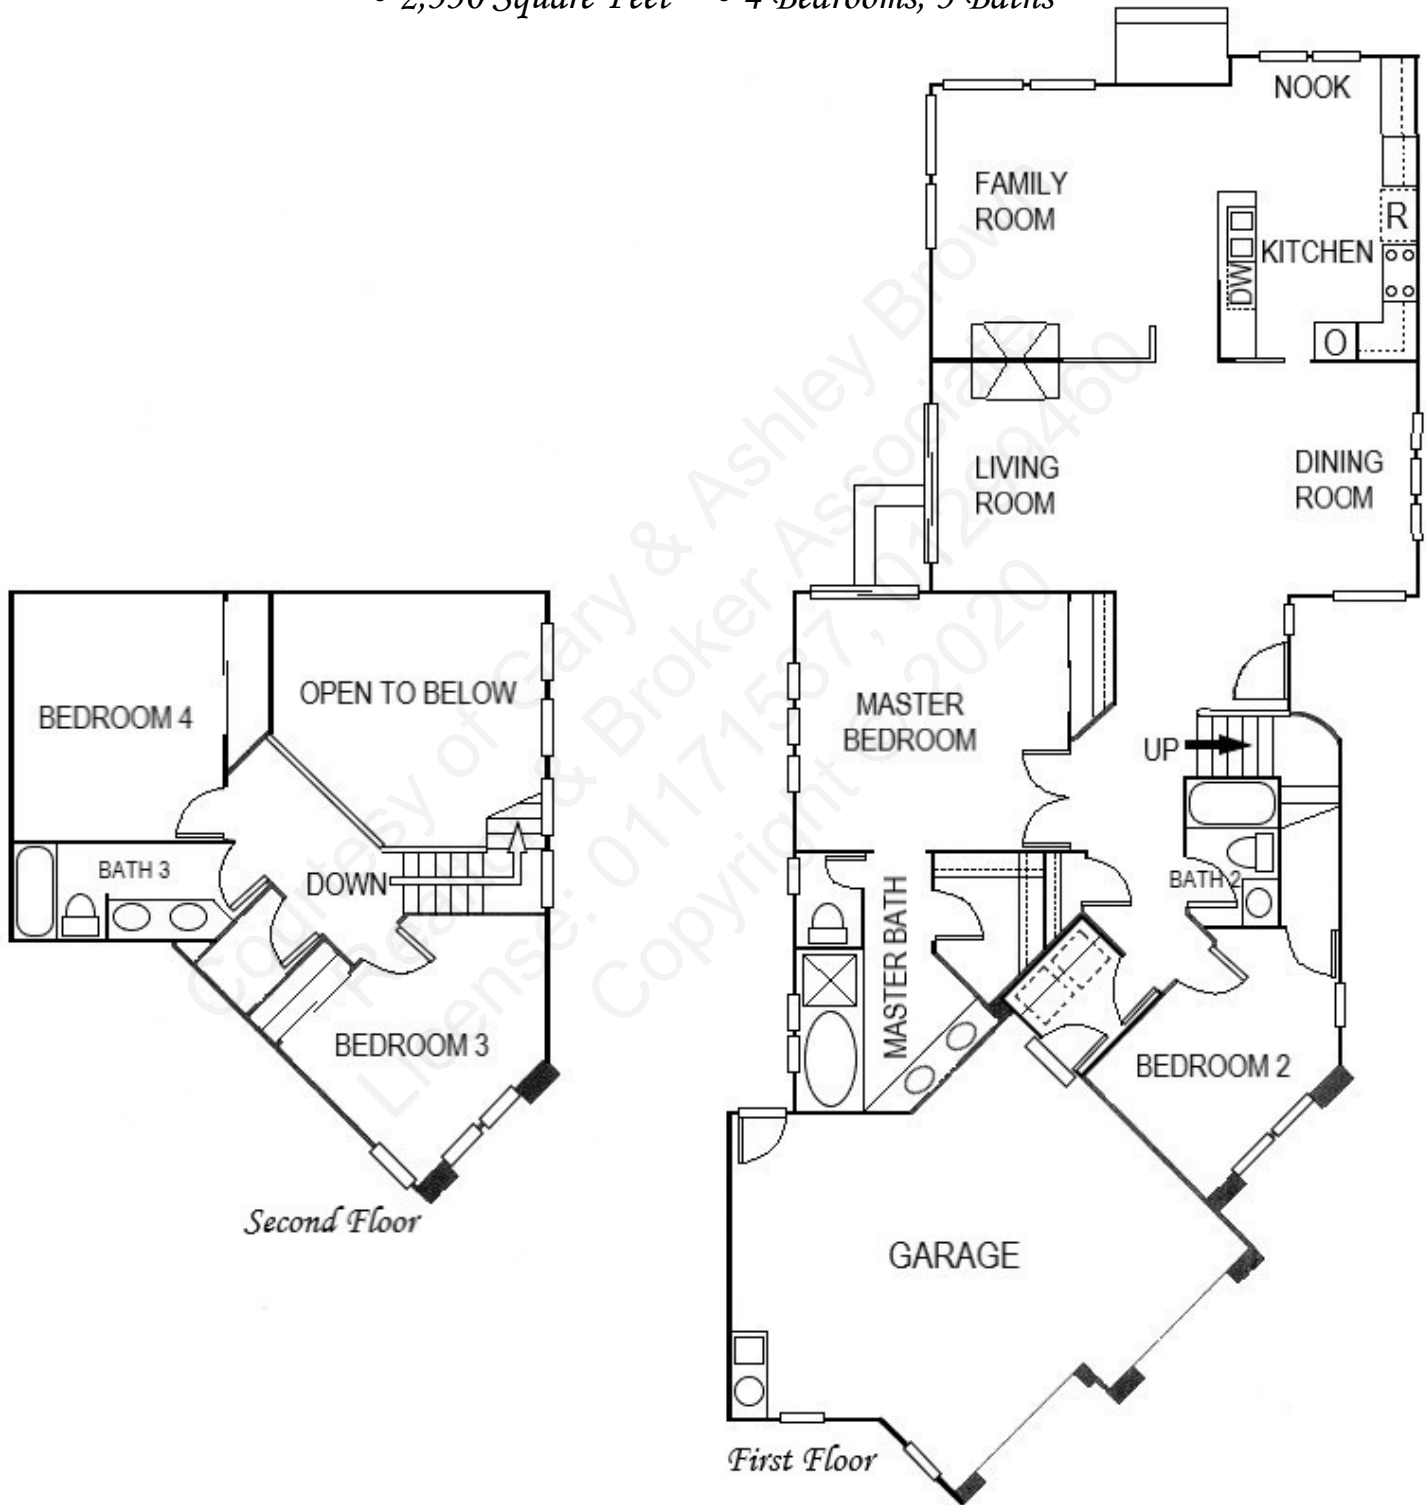

# THE DICKSON

## PLAN THREE

- 2,330 Square Feet
- 4 Bedrooms, 3 Baths

**A**ndrew DICKSON of Leith, Scotland, was a celebrated clubmaker in the late 1600's. He often served as a caddie to James II of England.